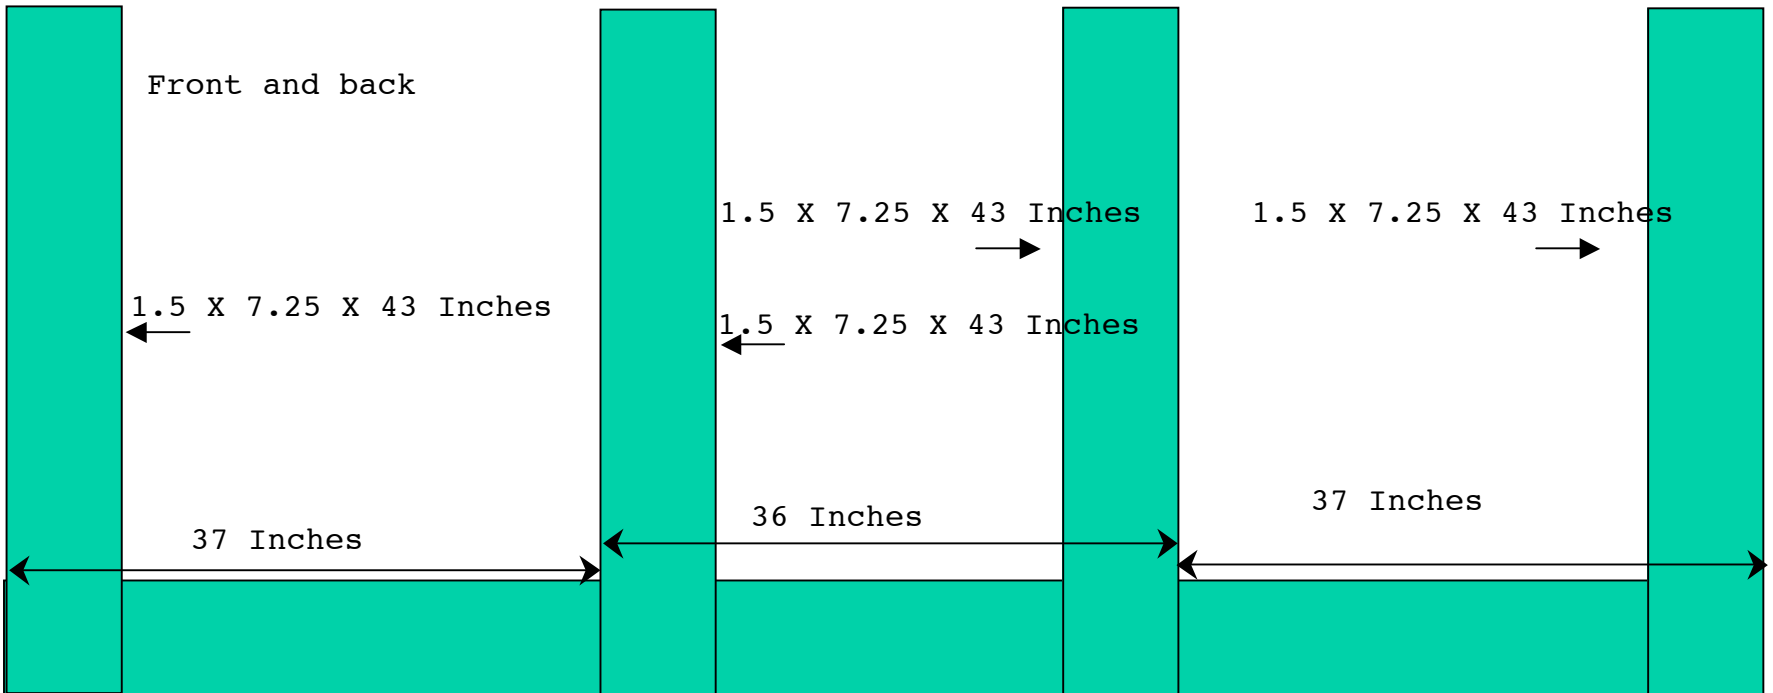

12" = 1" on all pages

Top View of Bottom Frame

1.5 X 7.25 X 110 Inches

Back

Top View of the Bottom (Add bottom floor and dividers for bins)

Build 3 Ea. Lids (for Top)
Attach to hinges on back

Build 3 Ea. Front
Doors (Removable)