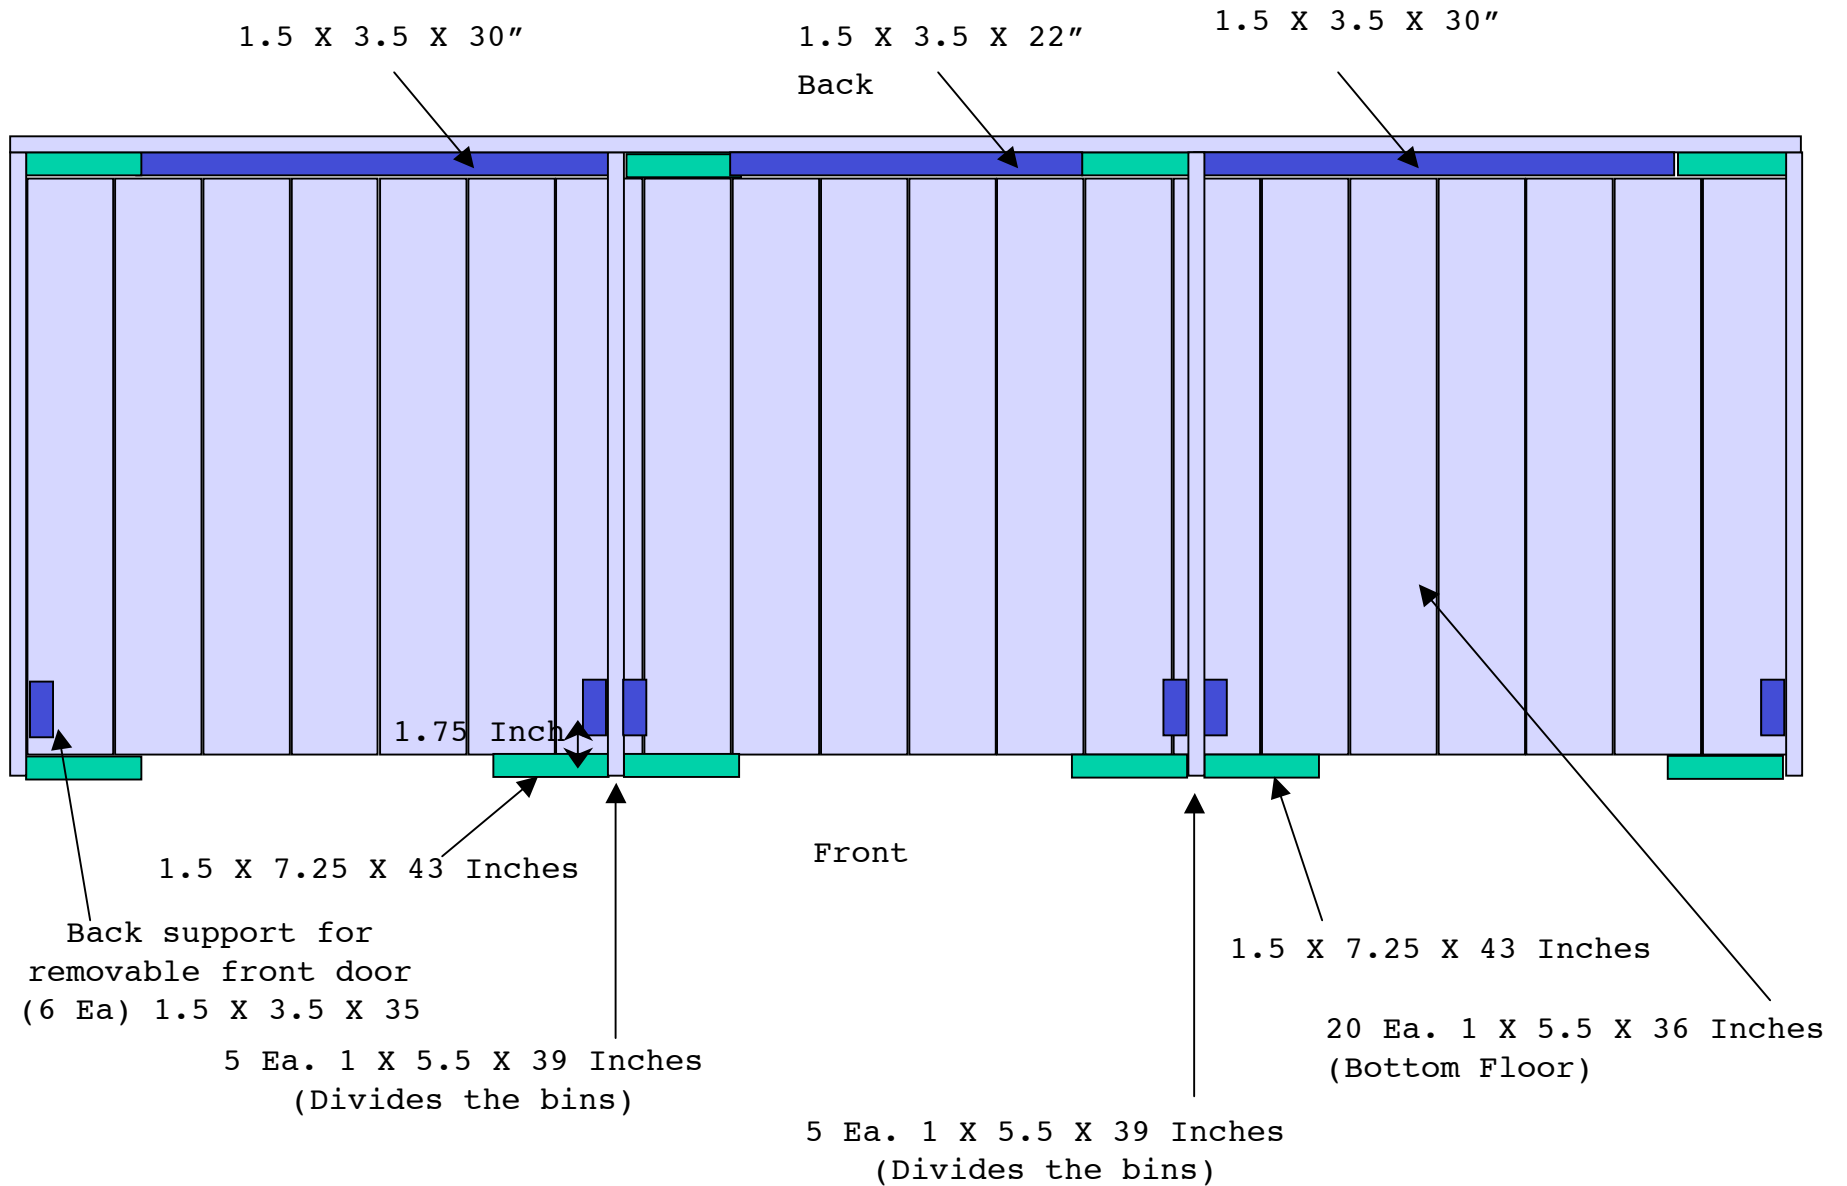

12" = 1" on all pages

Top View of Bottom Frame

1.5 X 7.25 X 110 Inches

Back

Top View of the Bottom (Add bottom floor and dividers for bins)

Build 3 Ea. Lids (for Top)
Attach to hinges on back

Build 3 Ea. Front
Doors (Removable)