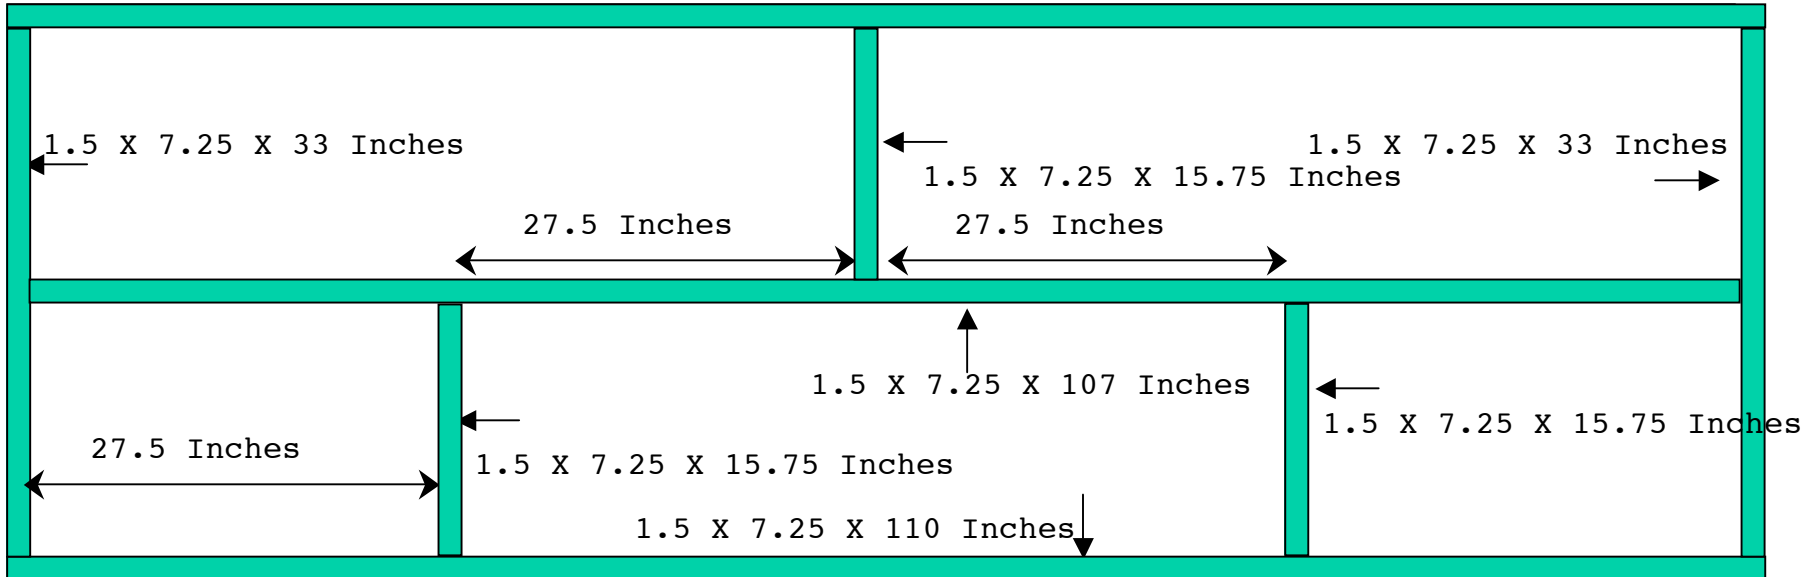

12" = 1" on all pages

Top View of Bottom Frame

1.5 X 7.25 X 110 Inches

Back

Top View of the Bottom (Add bottom floor and dividers for bins)

Build 3 Ea. Lids (for Top)
Attach to hinges on back

Build 3 Ea. Front
Doors (Removable)