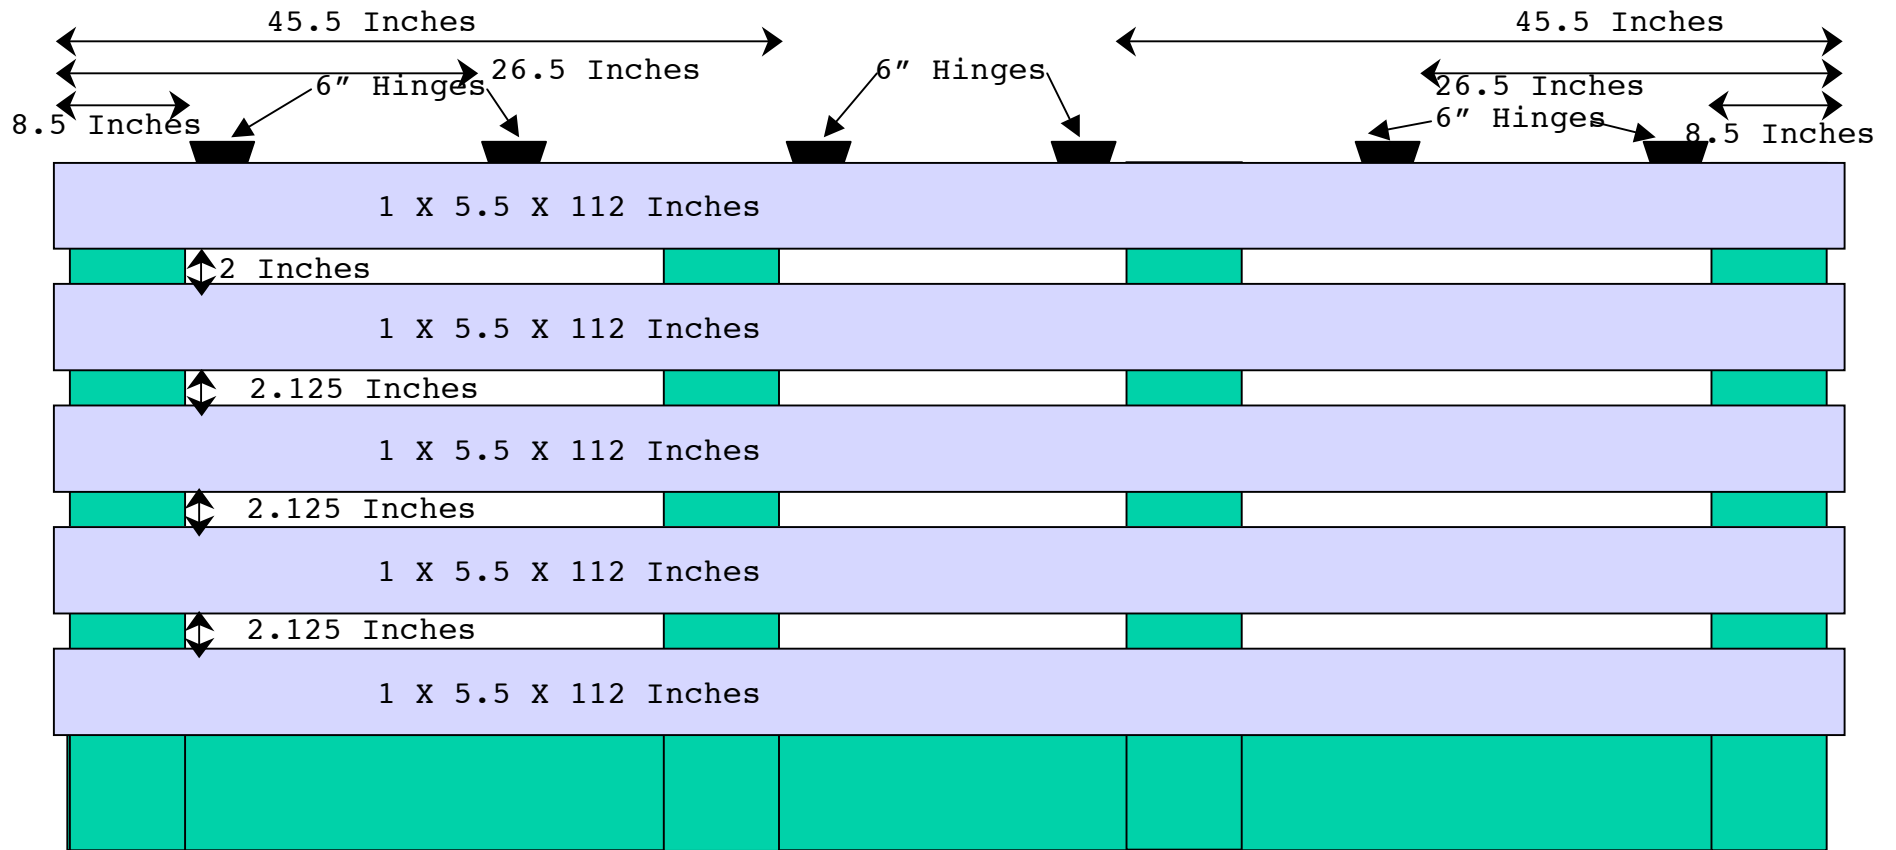

12" = 1" on all pages

Top View of Bottom Frame

1.5 X 7.25 X 110 Inches

Back

Top View of the Bottom (Add bottom floor and dividers for bins)

Build 3 Ea. Lids (for Top)
Attach to hinges on back

Build 3 Ea. Front
Doors (Removable)