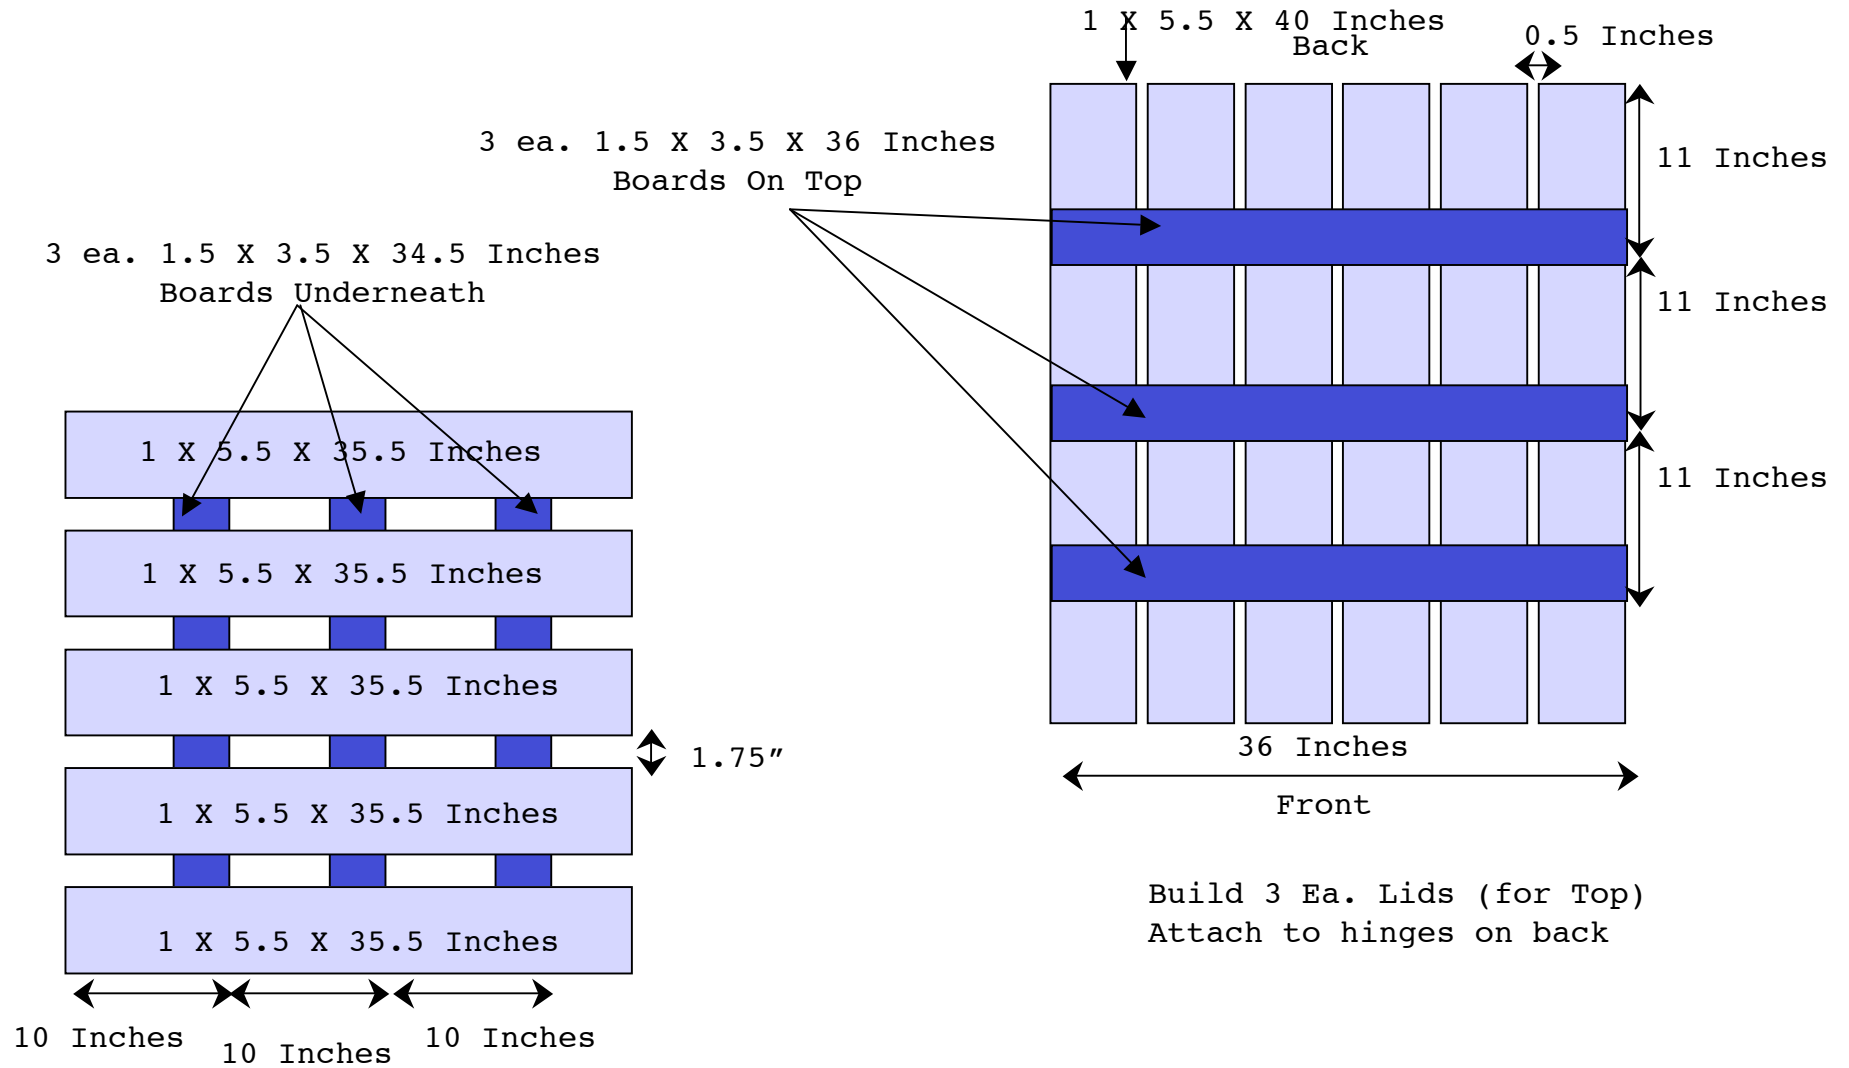

12" = 1" on all pages

Top View of Bottom Frame

1.5 X 7.25 X 110 Inches

Back

Top View of the Bottom (Add bottom floor and dividers for bins)

Build 3 Ea. Lids (for Top)
Attach to hinges on back

Build 3 Ea. Front
Doors (Removable)