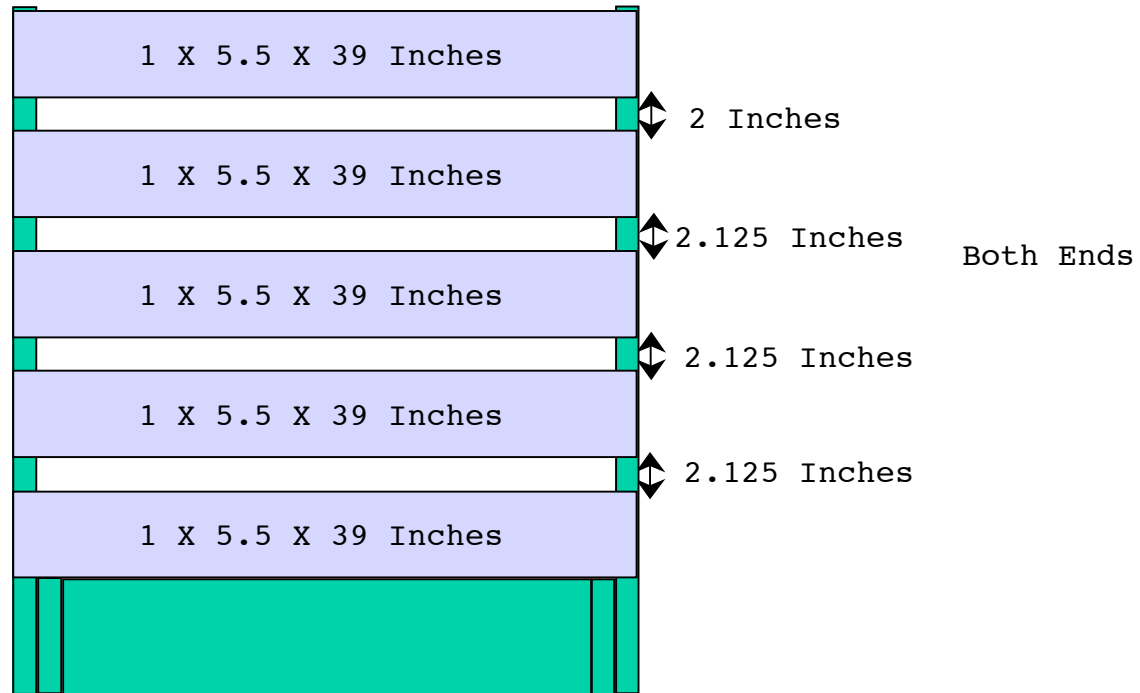

12" = 1" on all pages

Top View of Bottom Frame

1.5 X 7.25 X 110 Inches

Back

Top View of the Bottom (Add bottom floor and dividers for bins)

Build 3 Ea. Lids (for Top)
Attach to hinges on back

Build 3 Ea. Front
Doors (Removable)