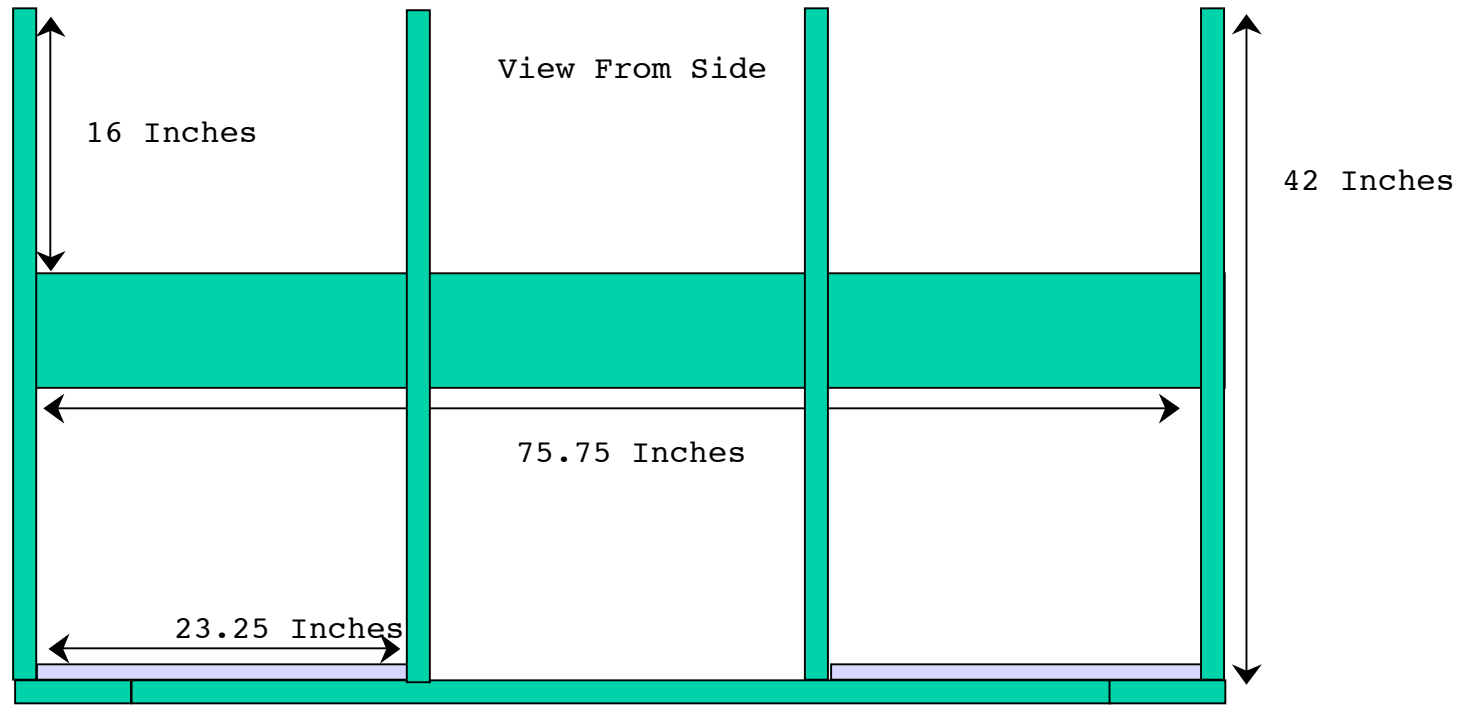

4" = 1" on this page.

Pavers Frame

View From Top

Boards

- 2 Ea 23.25 X 1.5 X 3.5 Inches
- 2 Ea 16.25 X 1.5 X 3.5 Inches
- 2 Ea 8.75 X 1.5 X 7.25 Inches
- 2 Ea 23.25 X 1.5 X 7.25 Inches

16.25 Inches

This project assumes  
16 Inch pavers

23.25 Inches

1 Foot = 1" on this page

View From Top

<http://digital.net/~gandalf/woodbbq.htm>

1 Foot = 1" on this page

<http://digital.net/~gandalf/woodbbq.htm>

1 Foot = 1" on this page

<http://digital.net/~gandalf/woodbbq.htm>

6 Ea 23.25 X 1.5 X 7.25 Boards for shelves