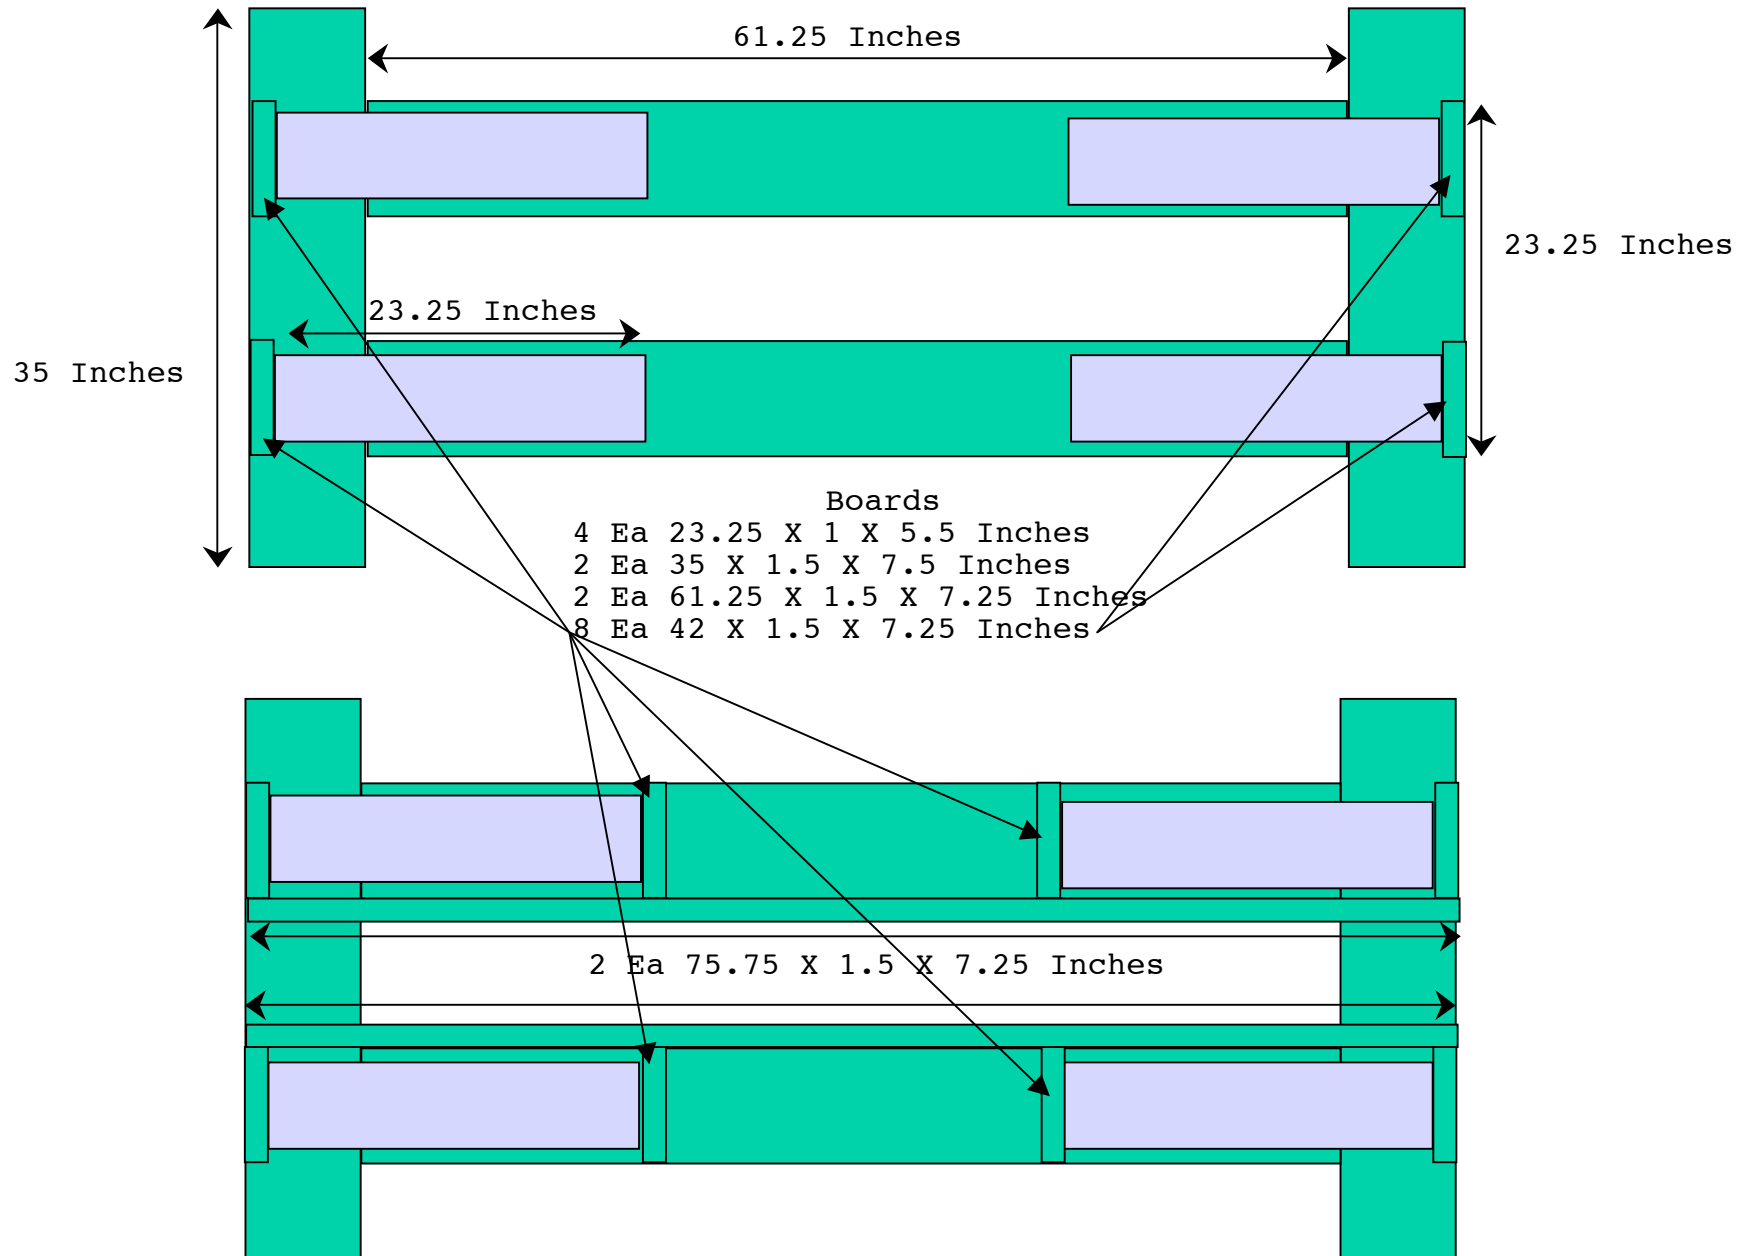

4" = 1" on this page.

Pavers Frame

View From Top

Boards

- 2 Ea 23.25 X 1.5 X 3.5 Inches
- 2 Ea 16.25 X 1.5 X 3.5 Inches
- 2 Ea 8.75 X 1.5 X 7.25 Inches
- 2 Ea 23.25 X 1.5 X 7.25 Inches

16.25 Inches

This project assumes  
16 Inch pavers

23.25 Inches

1 Foot = 1" on this page

View From Top

<http://digital.net/~gandalf/woodbbq.htm>

1 Foot = 1" on this page

<http://digital.net/~gandalf/woodbbq.htm>

1 Foot = 1" on this page

<http://digital.net/~gandalf/woodbbq.htm>

6 Ea 23.25 X 1.5 X 7.25 Boards for shelves