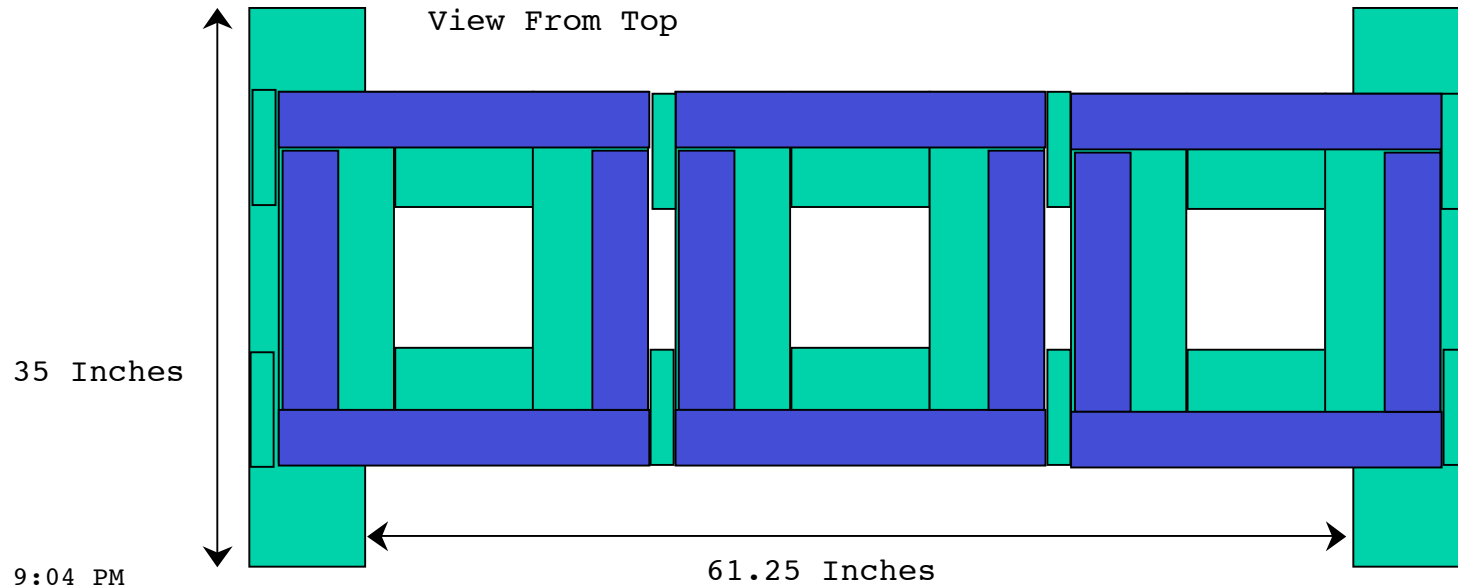

4" = 1" on this page.

Pavers Frame

View From Top

Boards

- 2 Ea 23.25 X 1.5 X 3.5 Inches
- 2 Ea 16.25 X 1.5 X 3.5 Inches
- 2 Ea 8.75 X 1.5 X 7.25 Inches
- 2 Ea 23.25 X 1.5 X 7.25 Inches

16.25 Inches

This project assumes  
16 Inch pavers

23.25 Inches

1 Foot = 1" on this page

View From Top

<http://digital.net/~gandalf/woodbbq.htm>

1 Foot = 1" on this page

<http://digital.net/~gandalf/woodbbq.htm>

1 Foot = 1" on this page

<http://digital.net/~gandalf/woodbbq.htm>

6 Ea 23.25 X 1.5 X 7.25 Boards for shelves