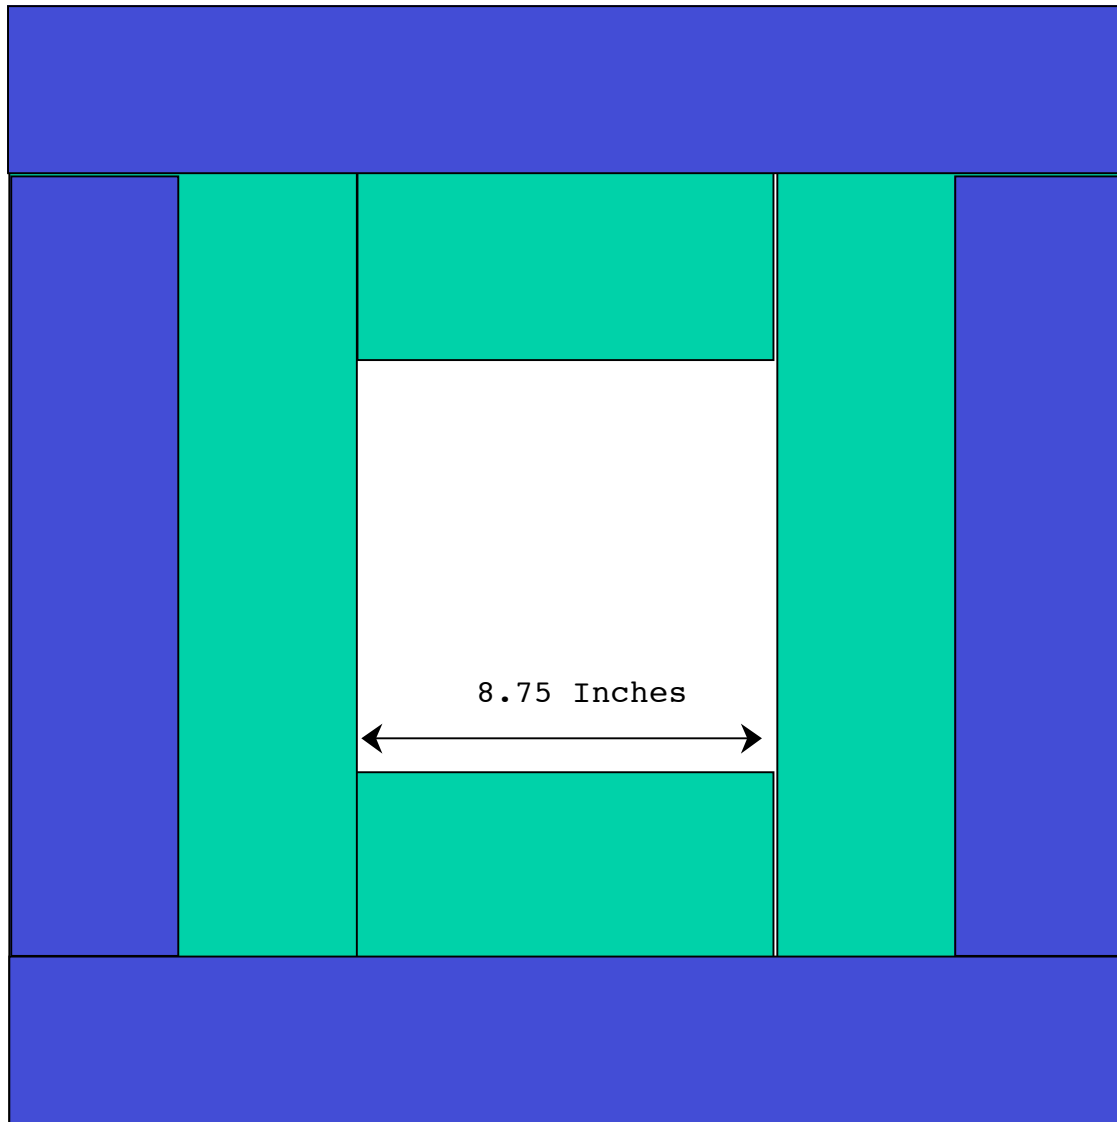

4" = 1" on this page.

Pavers Frame

View From Top

Boards

- 2 Ea 23.25 X 1.5 X 3.5 Inches
- 2 Ea 16.25 X 1.5 X 3.5 Inches
- 2 Ea 8.75 X 1.5 X 7.25 Inches
- 2 Ea 23.25 X 1.5 X 7.25 Inches

16.25 Inches

This project assumes  
16 Inch pavers

23.25 Inches

1 Foot = 1" on this page

View From Top

<http://digital.net/~gandalf/woodbbq.htm>

1 Foot = 1" on this page

<http://digital.net/~gandalf/woodbbq.htm>

1 Foot = 1" on this page

<http://digital.net/~gandalf/woodbbq.htm>

6 Ea 23.25 X 1.5 X 7.25 Boards for shelves