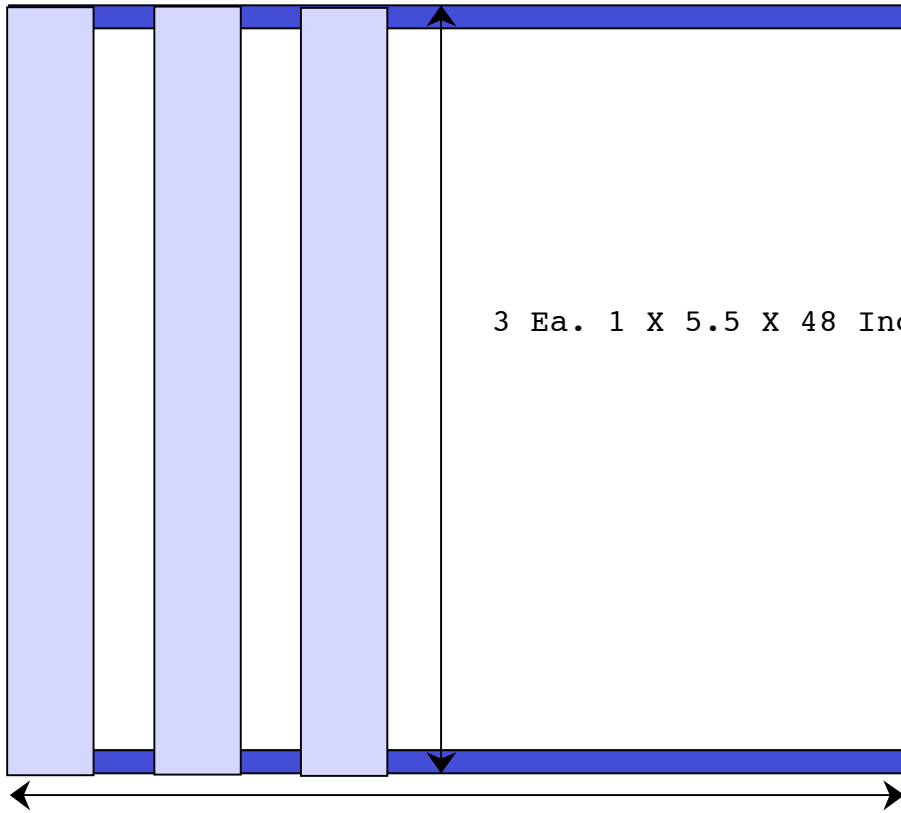

12" = 1" on all pages

<http://digital.net/~gandalf/woodph.htm>

Bottom Frame

Bottom Frame with tops

Shelves

<http://digital.net/~gandalf/woodph.htm>

3 Ea. 1 X 5.5 X 48 Inches

2 Ea. 1.5 X 3.5 X 56 Inches

Shelf 2

3 Ea. 1 X 5.5 X 48"

2 Ea. 1.5 X 3.5 X 40Inches

Shelf 3

Top Shelf - Shelf 4

3 Ea. 1 X 5.5 X 48 Inches

Side View

4 Ea. 1 X 5.5 X 49 Inches

2 Ea. 1.5 X 3.5 X 24 Inches

4 Ea. 1 X 5.5 X 35 Inches

4 Ea. 1 X 5.5 X 21 Inches