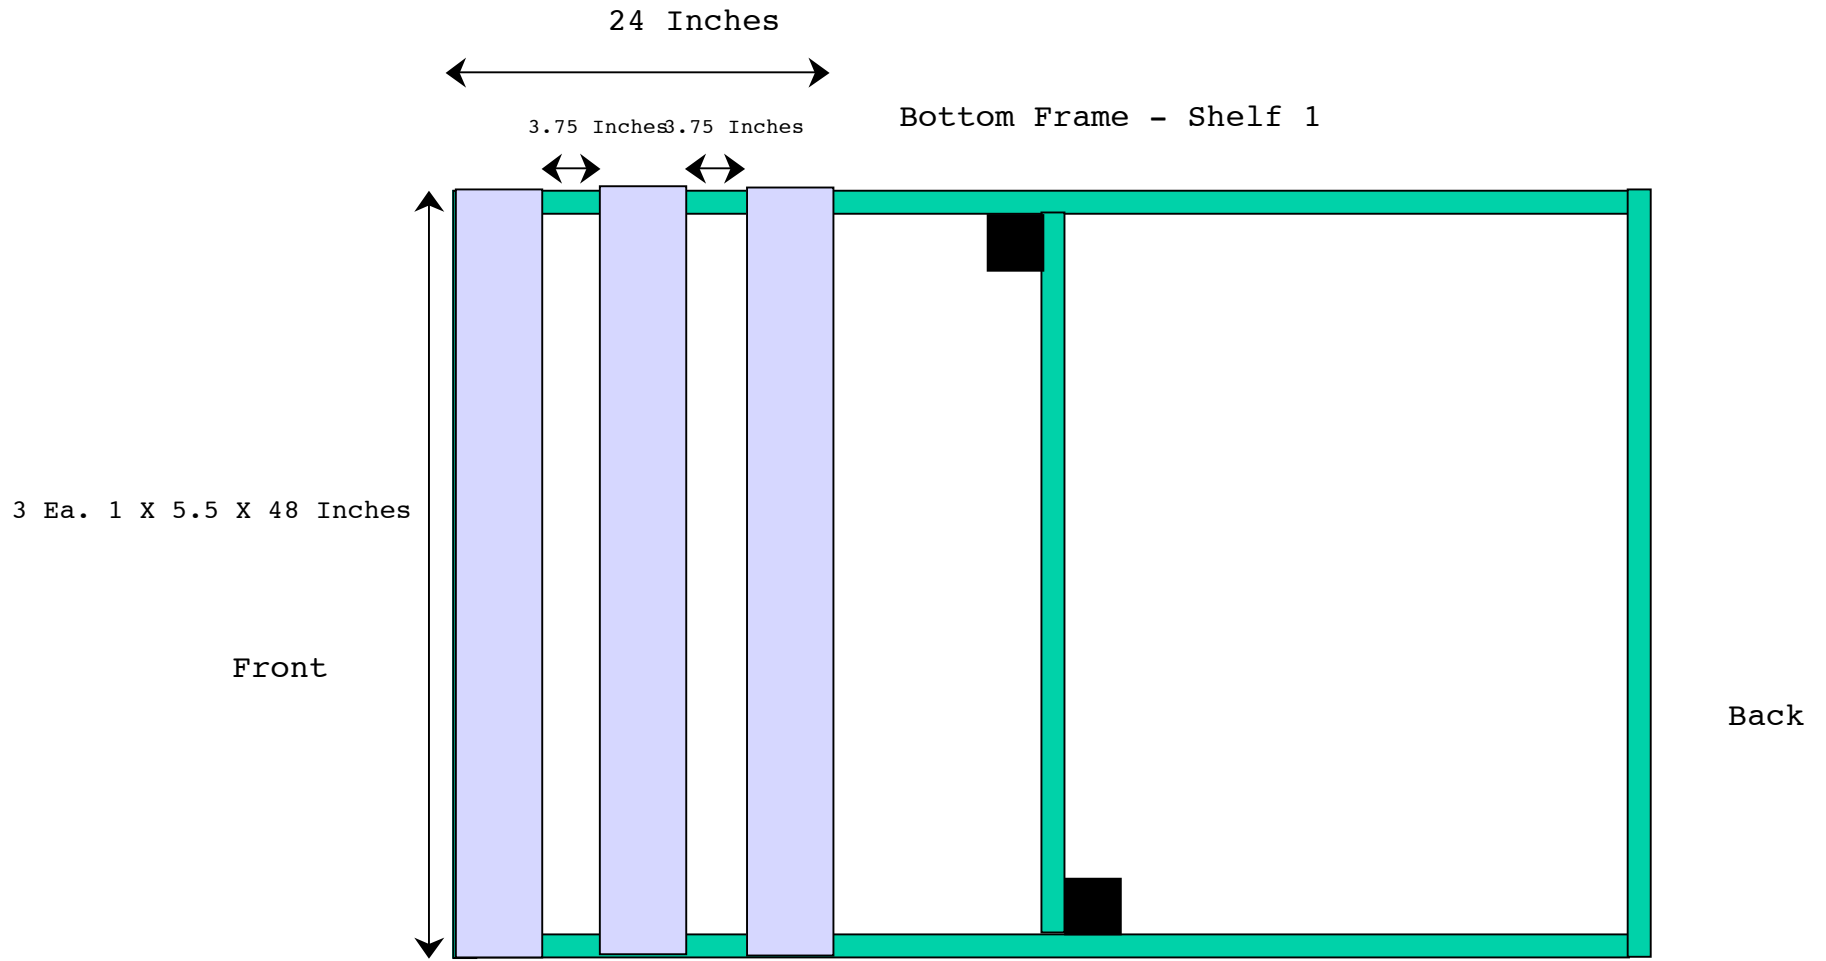

12" = 1" on all pages

<http://digital.net/~gandalf/woodph.htm>

Bottom Frame

Bottom Frame with tops

Shelves

<http://digital.net/~gandalf/woodph.htm>

3 Ea. 1 X 5.5 X 48 Inches

2 Ea. 1.5 X 3.5 X 56 Inches

Shelf 2

3 Ea. 1 X 5.5 X 48"

2 Ea. 1.5 X 3.5 X 40Inches

Shelf 3

Top Shelf - Shelf 4

3 Ea. 1 X 5.5 X 48 Inches

Side View

4 Ea. 1 X 5.5 X 49 Inches

2 Ea. 1.5 X 3.5 X 24 Inches

4 Ea. 1 X 5.5 X 35 Inches

4 Ea. 1 X 5.5 X 21 Inches