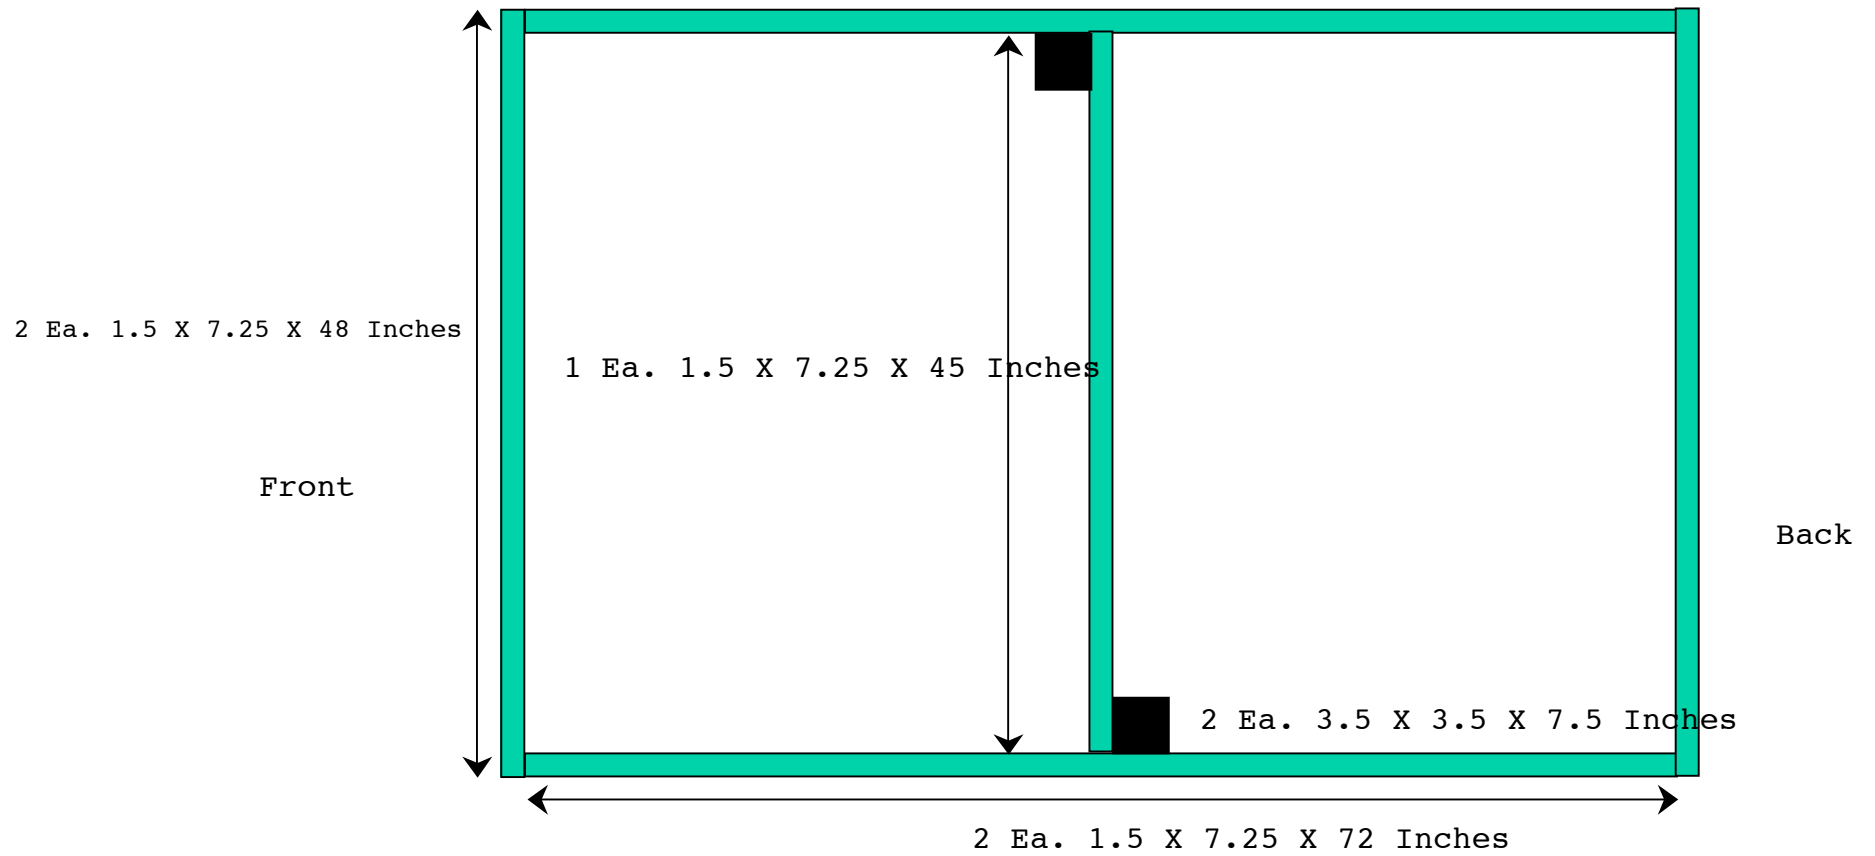

12" = 1" on all pages

<http://digital.net/~gandalf/woodph.htm>

Bottom Frame

Bottom Frame with tops

Shelves

<http://digital.net/~gandalf/woodph.htm>

3 Ea. 1 X 5.5 X 48 Inches

2 Ea. 1.5 X 3.5 X 56 Inches

Shelf 2

3 Ea. 1 X 5.5 X 48"

2 Ea. 1.5 X 3.5 X 40Inches

Shelf 3

Top Shelf - Shelf 4

3 Ea. 1 X 5.5 X 48 Inches

Side View

4 Ea. 1 X 5.5 X 49 Inches

2 Ea. 1.5 X 3.5 X 24 Inches

4 Ea. 1 X 5.5 X 35 Inches

4 Ea. 1 X 5.5 X 21 Inches